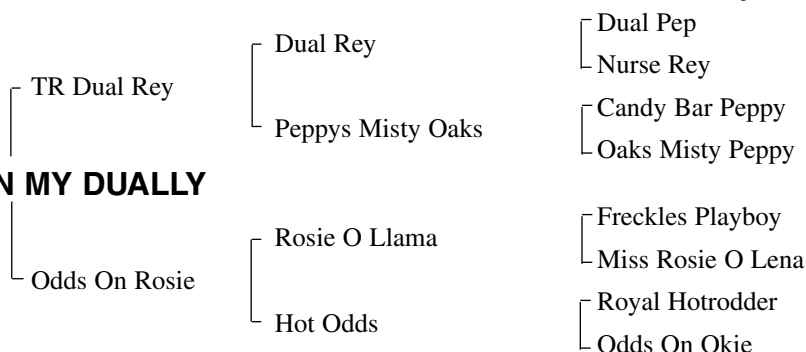

ODDS ON MY DUALLY

AQHA #4849120 • 2006 Bay Colt

ODDS ON MY DUALLY

Sired by an
**NCHA Super Stakes
 Open Reserve Champion
 and
 NCHA Summer Cutting
 Spectacular Derby
 Open Reserve Champion.**

Sire

TR DUAL REY (1999) **\$353,174**: NCHA Super Stakes Open Reserve Champion; NCHA Summer Cutting Spectacular Derby Open Reserve Champion; PCCHA Cutting Stakes Open Reserve Champion; Great American Incentive Open Champion; NCHA Super Stakes Incentive Purse Champion; Suncoast Winter Championship 4-Year-Old Open Co-Champion; 5th, Augusta 4-Year-Old Open. His first foals will be 3-Year-Olds in 2008. He is sired by **DUAL REY** (\$118,000: split 6th, NCHA Open Futurity; split 5th, NCHA Super Stakes Open; AQHA Freshman Sire of the Year; 2005 Equi-Stat, #3 Top Cutting Sire of 3-Year-Olds, #4 Top Cutting Sire of 5-Year-Olds; #6 Top Cutting Sire All Ages/All Divisions. Sire of offspring earning in excess of \$4,028,430 including **TR DUAL REY** [\$353,174: see above]; **REYS DUAL BADGER** [\$308,938: 2006 NCHA Horse of the Year; NCHA Super Stakes Classic Open Co-Reserve Champion]; **DUAL SMART REY** [\$246,380: NCHA Super Stakes Open Champion; 4th, Abilene Spectacular 4-Year-Old Open]; **TWICE AS REYCY** [\$208,361: NCHA Futurity Open Reserve Champion]; **LIL FAYE REY** (AQHA/APHA) [\$176,879: finalist in the NCHA Futurity Open]; **REYANN HICKORY** [\$144,574: Breeder's Invitational Derby Non-Pro Reserve Champion]; **STEVES NURSE** [\$134,921: split 4th, NCHA Futurity Open; UBS/Galles Ranch Derby Open Co-Champion]; **CALIE DEL REY** [\$109,261: split 6th, NCHA Super Stakes Open; 4th, Abilene Spectacular 4-Year-Old Open]; **DUALINGWITHTHEQUEEN** [\$95,835: top 10, NCHA Super Stakes 5/6-Year-Old Non-Pro]; **A SMART LITTLE REY** [\$81,392: 3rd, PCCHA Futurity Open and Gelding Stakes Reserve Champion]; **FARRA REY** [\$81,076: 6th, NCHA Super Stakes Open].